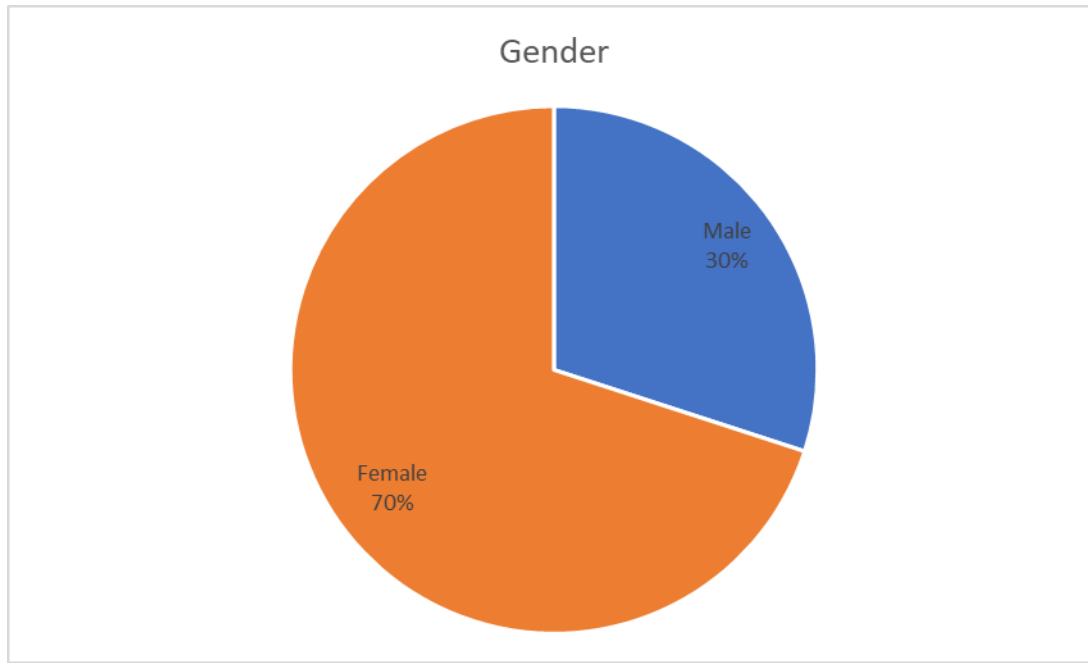

# 11KBW

Staff Diversity Data – as at November 2022 – updated every 3 years

\*The data below is based on those that consented to have their information published